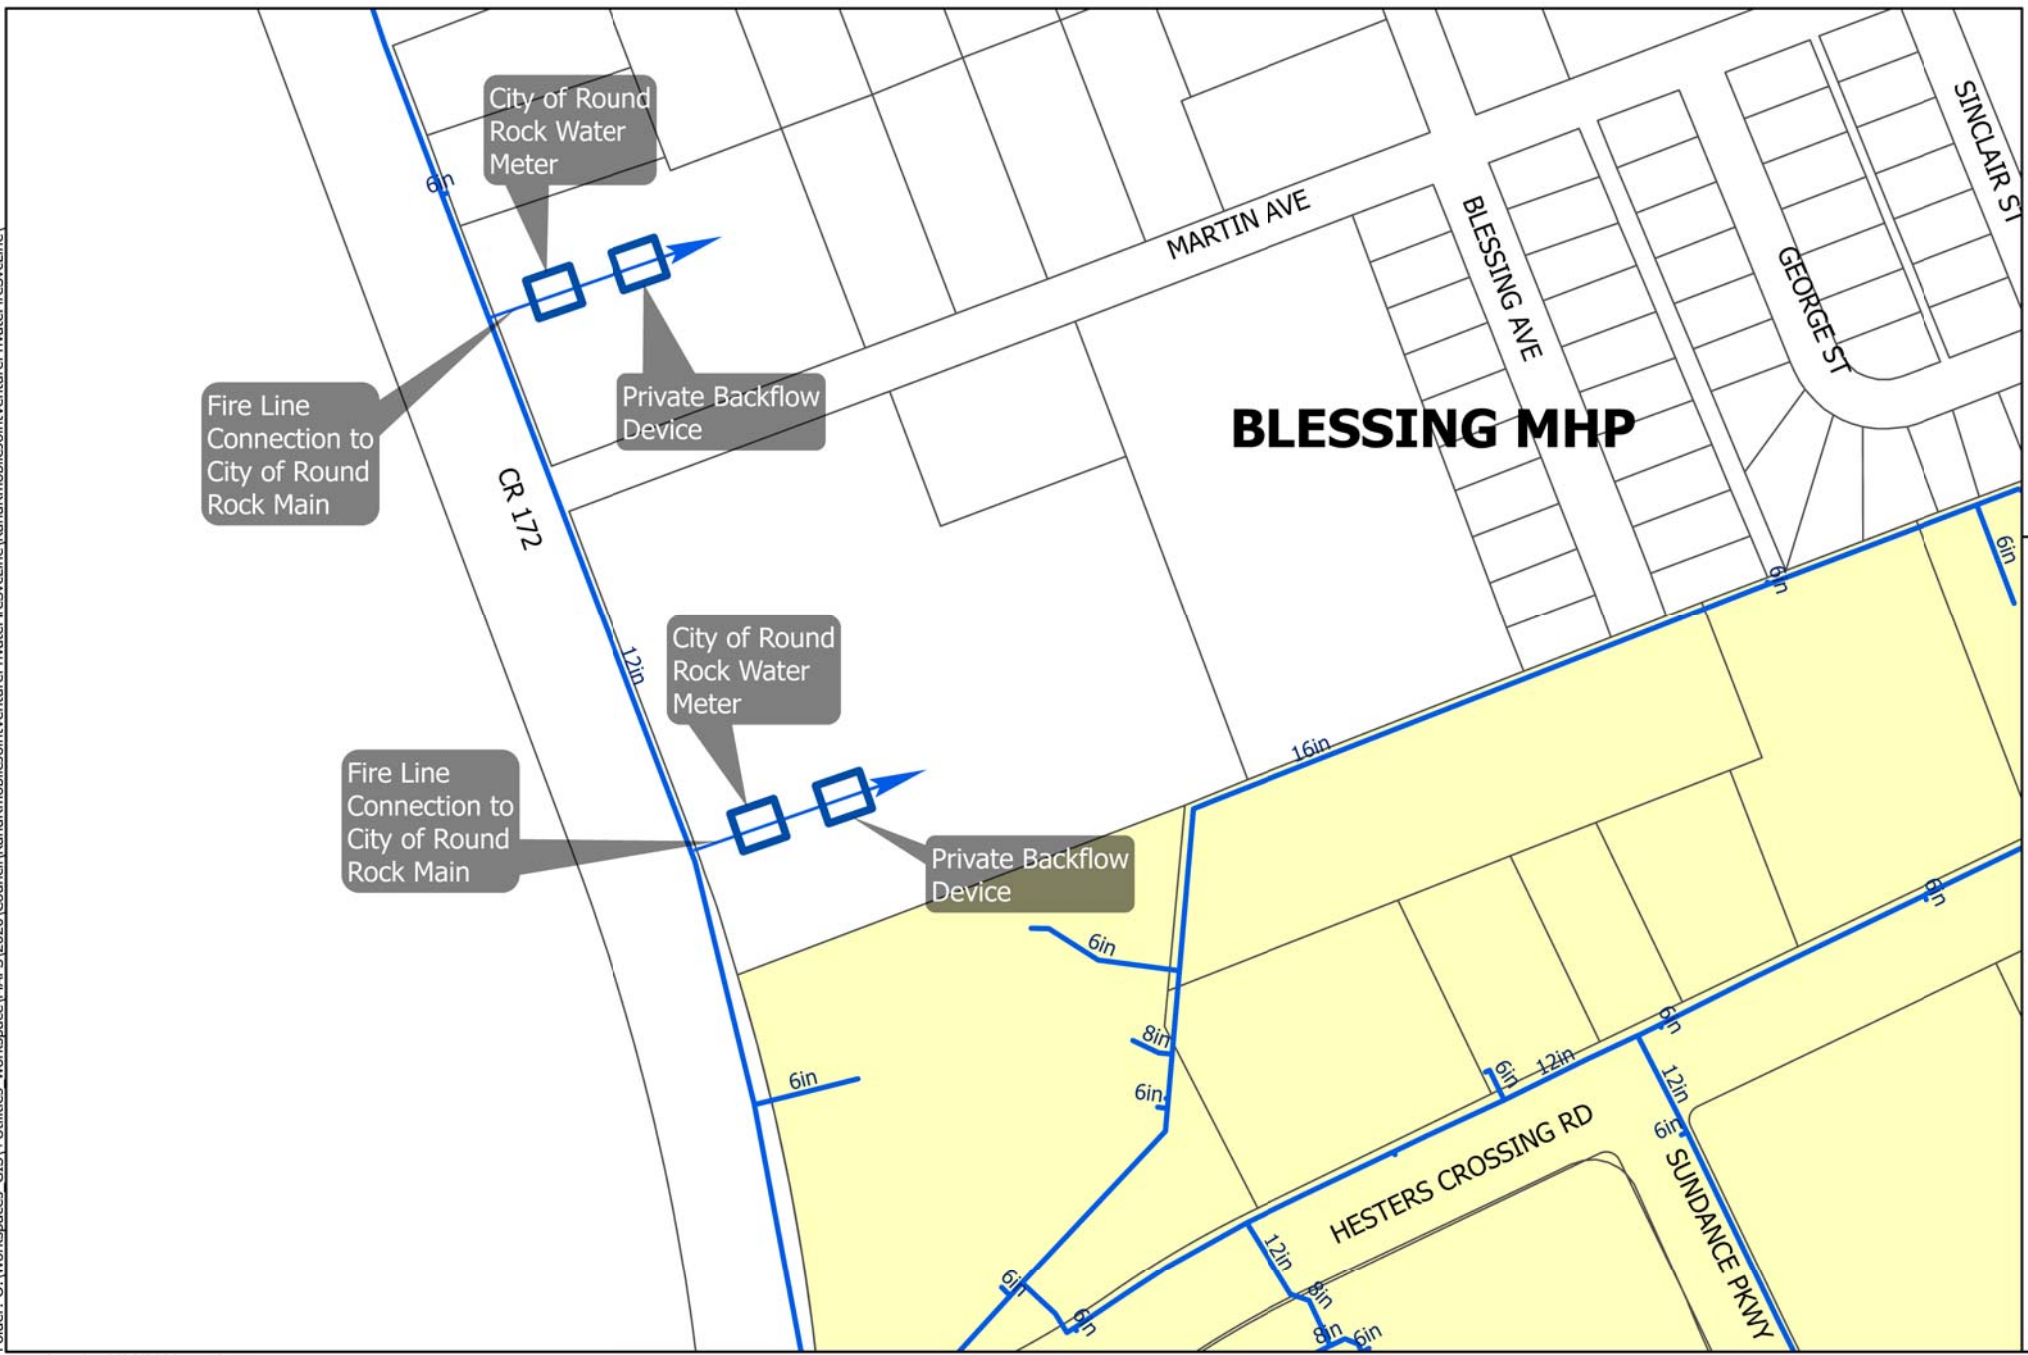

Folder: O:\Workspaces_GIS\+Utilities_workspace\MAPS 2020\Council\RandRmobile\JointVenturePrivateFireSvcLine\RandRmobile\JointVenturePrivateFireSvcLine

Date Saved: 10/26/2020 11:43 AM

BLESSING MHP

R & R Mobile Joint Venture Private Fire Service Line