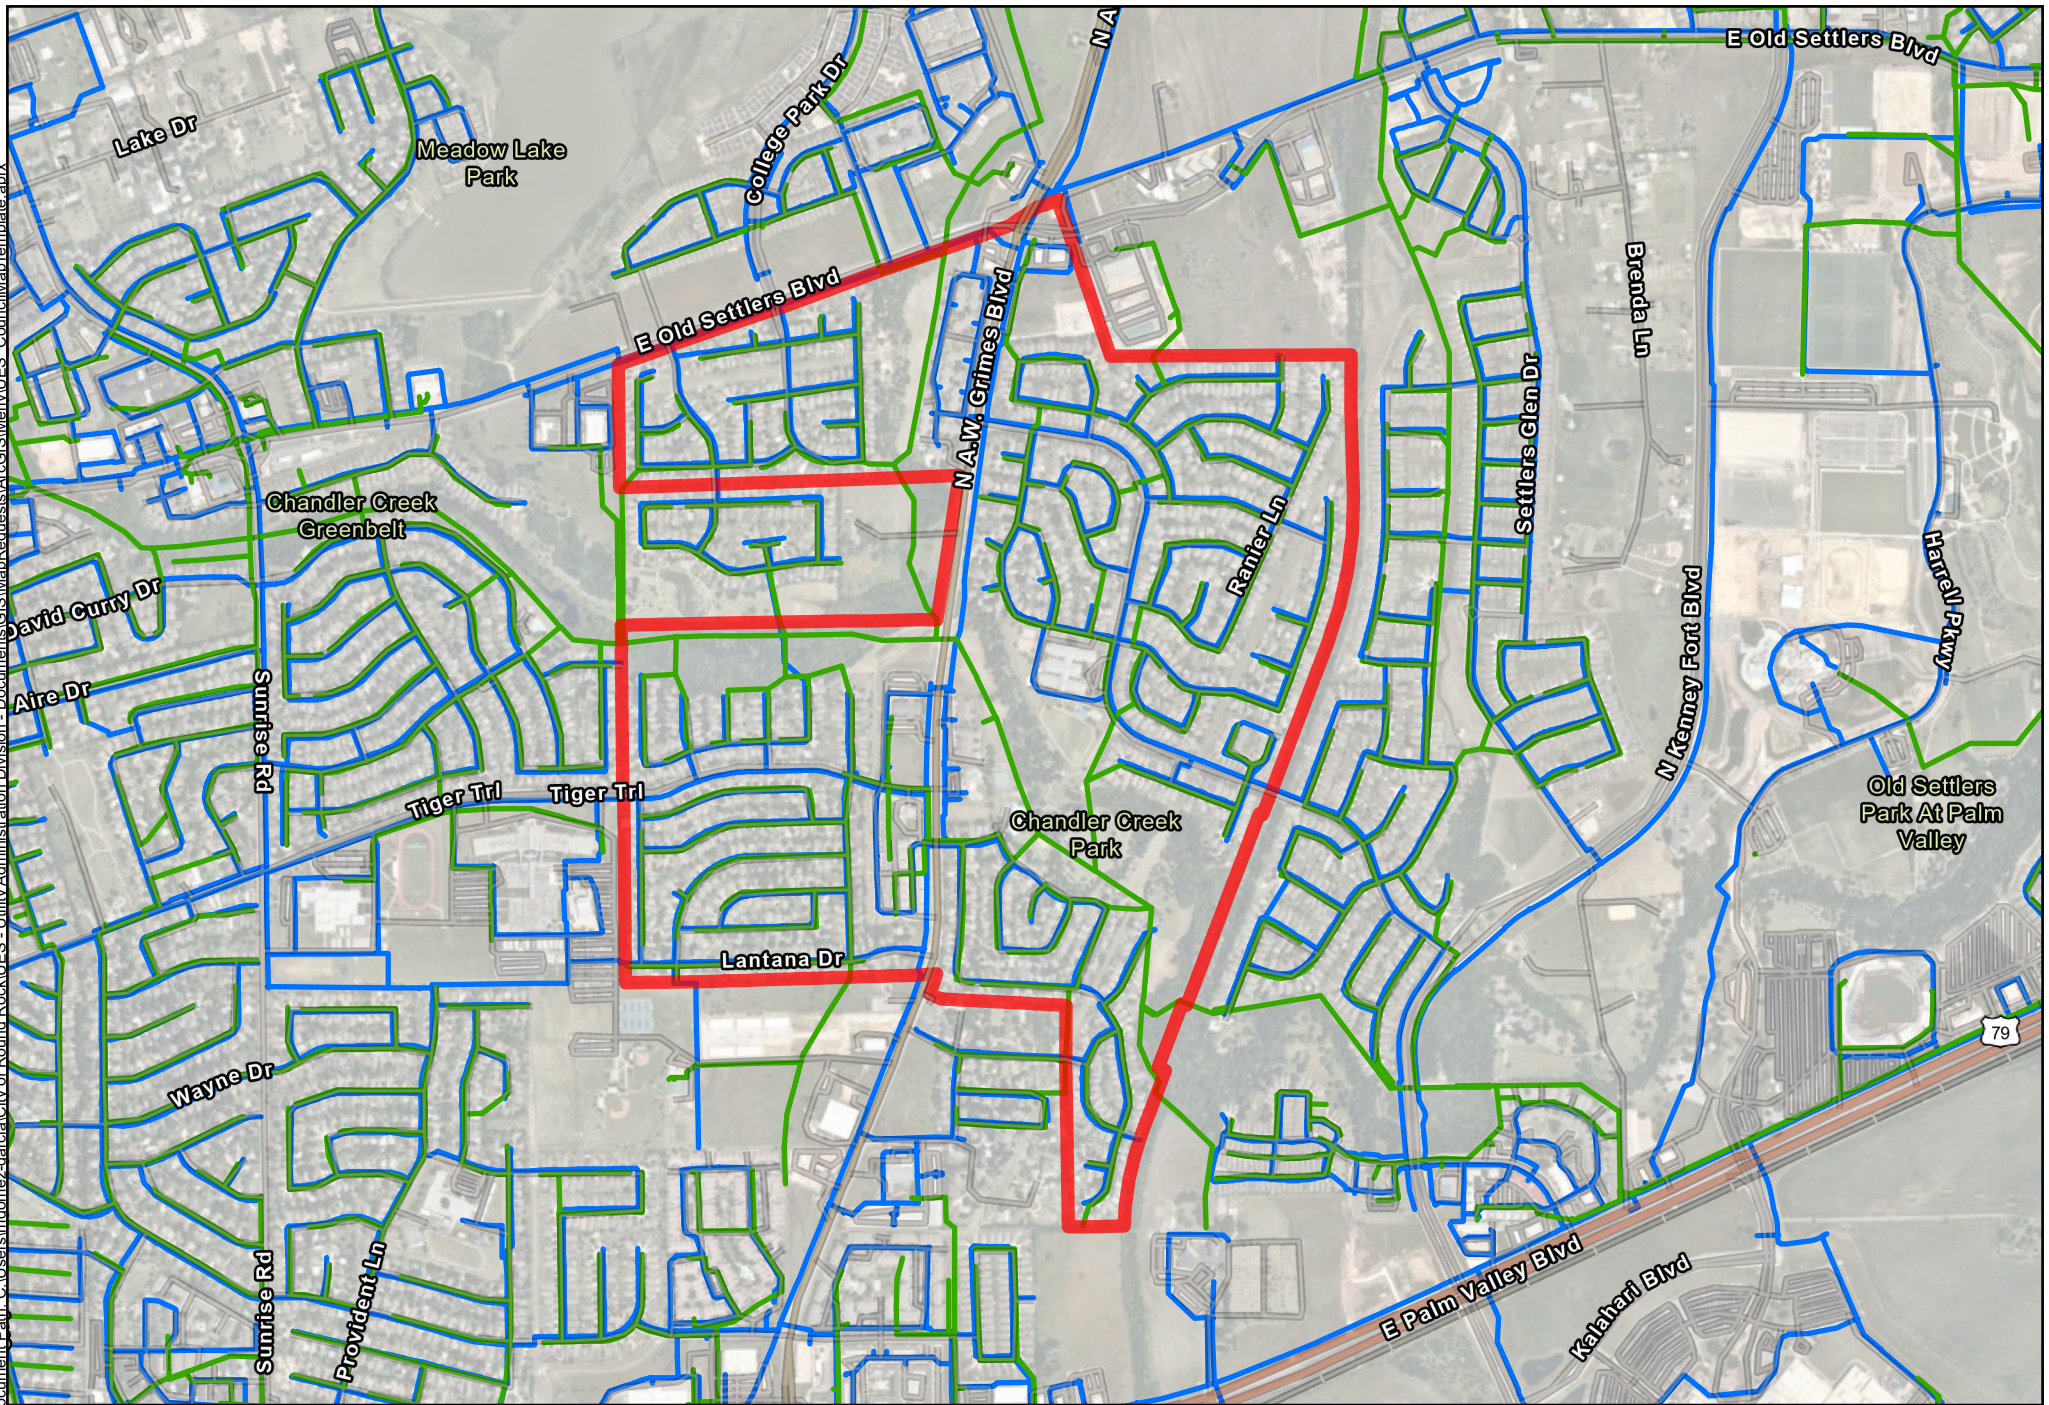

Document Path: C:\Users\momez-garcia\City of Round Rock\UES - Utility Administration Division - Documents\GIS\MapRequests\ArcGIS\Merix\UES_CouncilMapTemplate.aprx
Date: 6/9/2026

Legend

-  MUD
-  Wastewater
-  Water

Meadows at Chandler Creek MUD