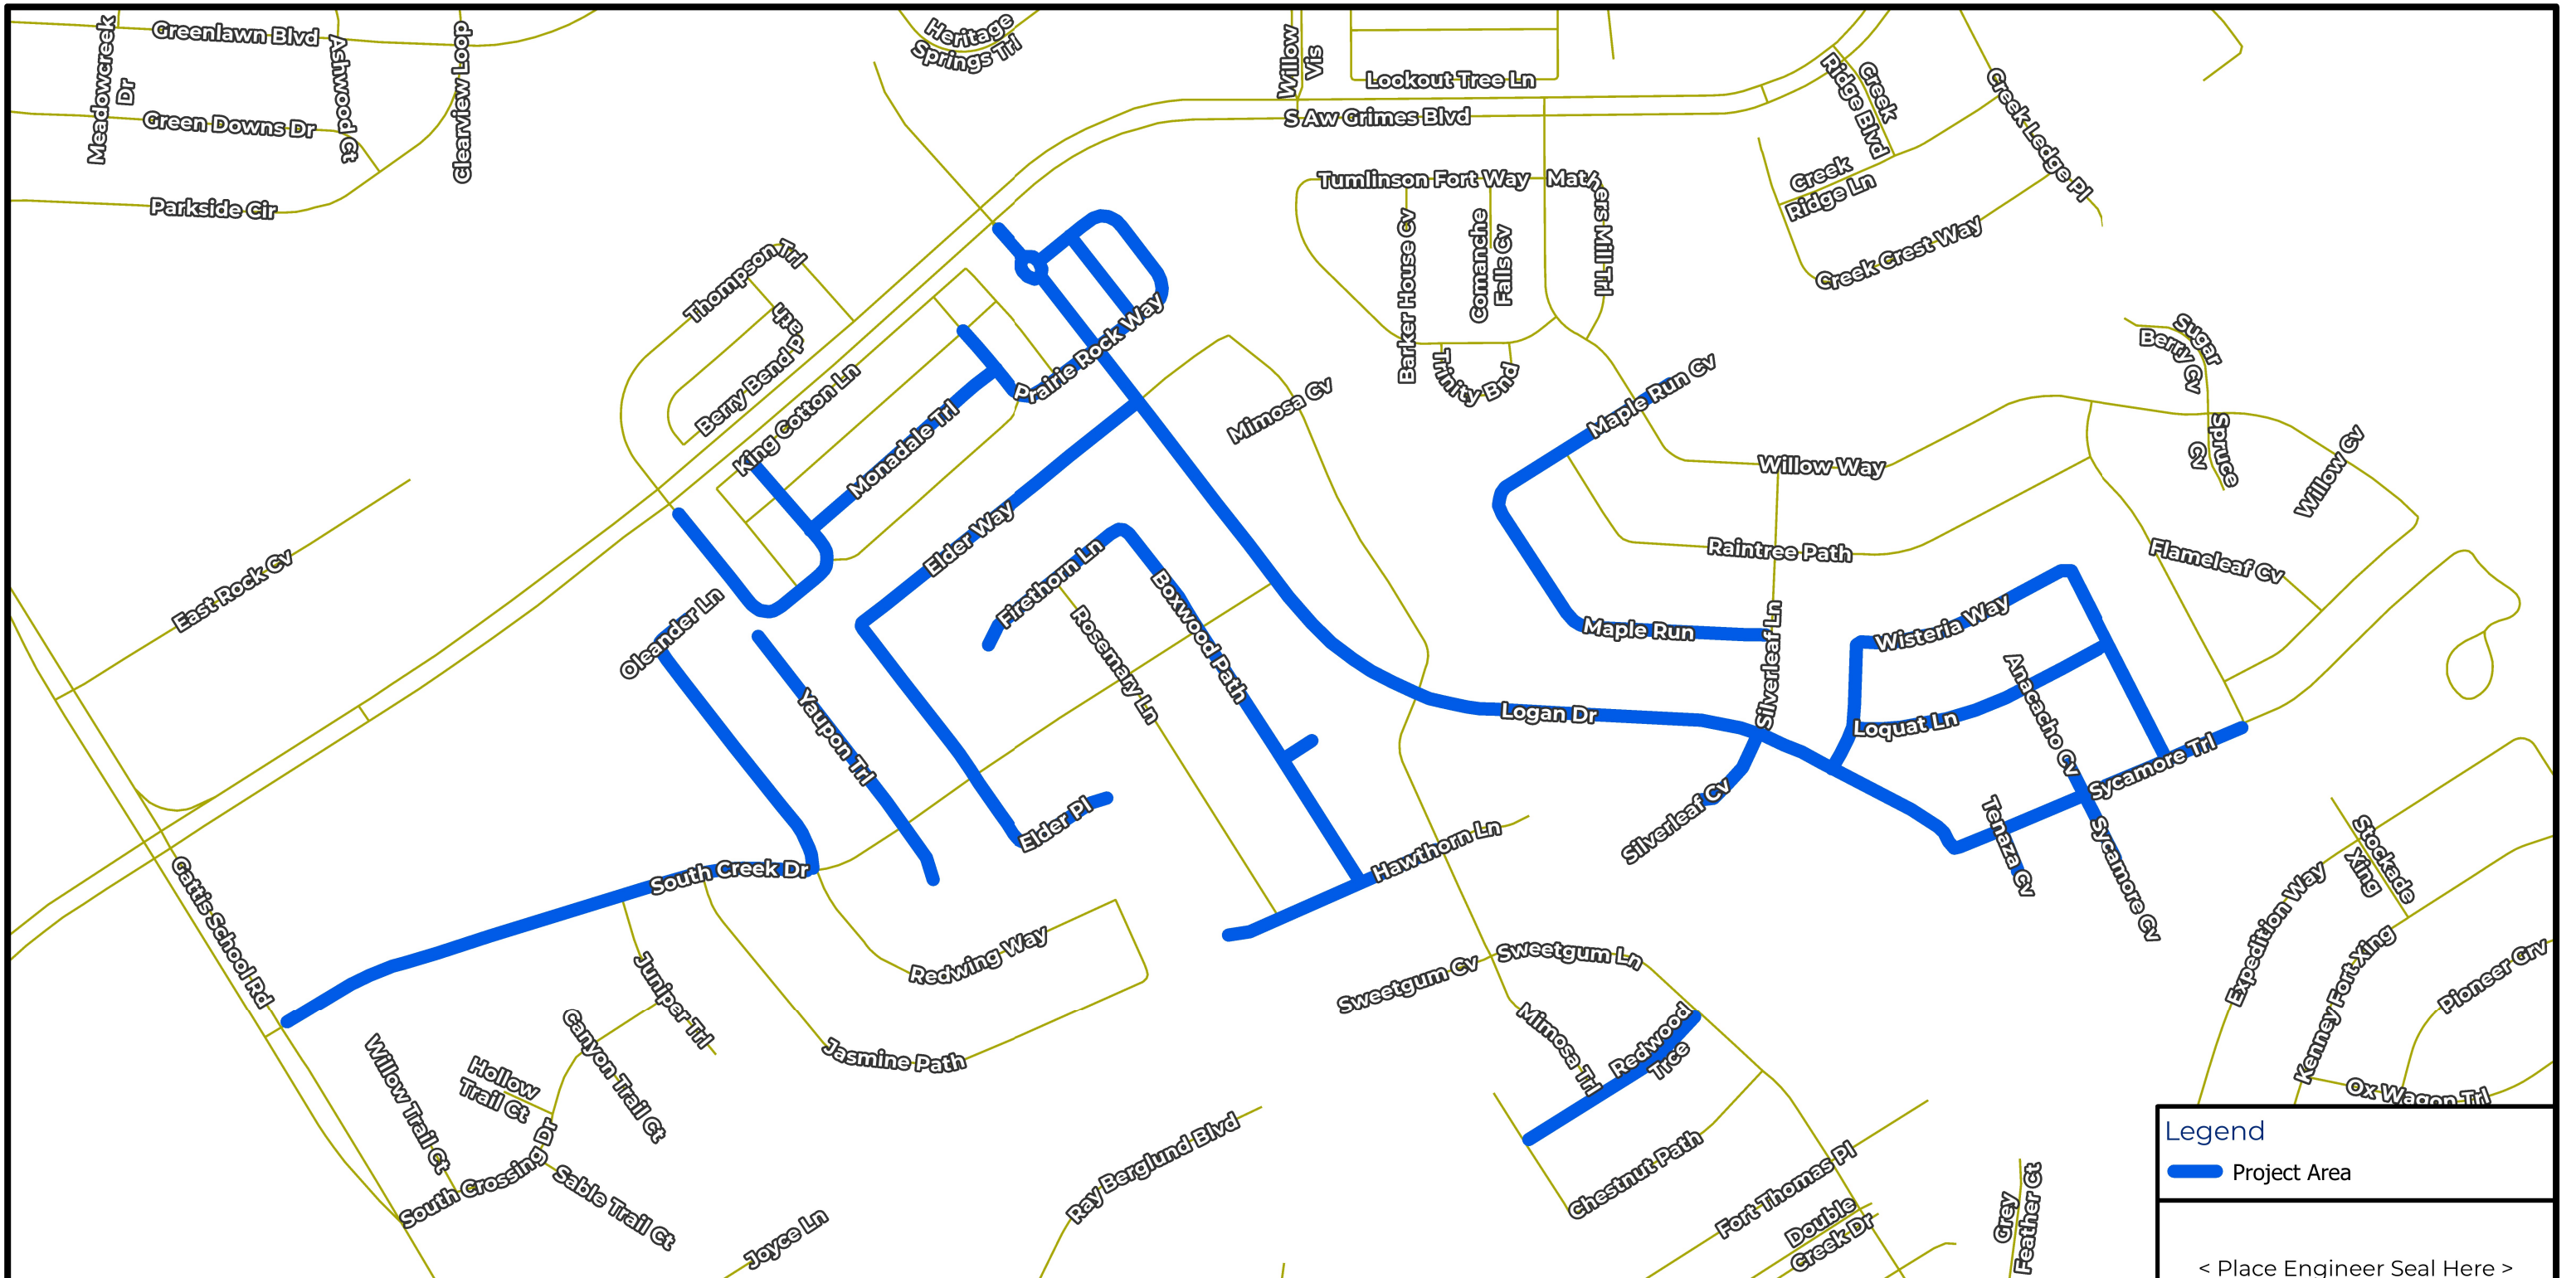

Legend

— Project Area

< Place Engineer Seal Here >

2021 STREET MAINTENANCE PROGRAM

ROUND ROCK WEST

Legend
 Project Area

< Place Engineer Seal Here >

2021 STREET MAINTENANCE PROGRAM

SOUTH CREEK

Sheet 1 of 1